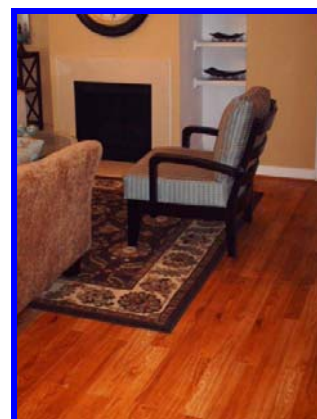

## INTERIOR RENOVATION PROGRAM

Mosaic Residential's value-add interior renovation typically includes these upgrades:

- ✓ New appliance package
- ✓ Solid slab granite or granite-look counters in both kitchen and bath
- ✓ Two-inch white window blinds
- ✓ Custom two-tone interior paint with designer accent wall colors available
- ✓ Low-flow showerheads, faucets, and toilets
- ✓ Faux wood flooring and new carpeting
- ✓ Brushed nickel lighting fixtures, ceiling fans, and plumbing hardware
- ✓ Brushed nickel cabinet and door hardware
- ✓ Six panel interior doors and raised panel kitchen and bath cabinetry

## LIVING ROOM

Pre Renovation

Post Renovation

Post Renovation

Living Room Pre Renovation

Post Renovation

KITCHEN

Pre Renovation