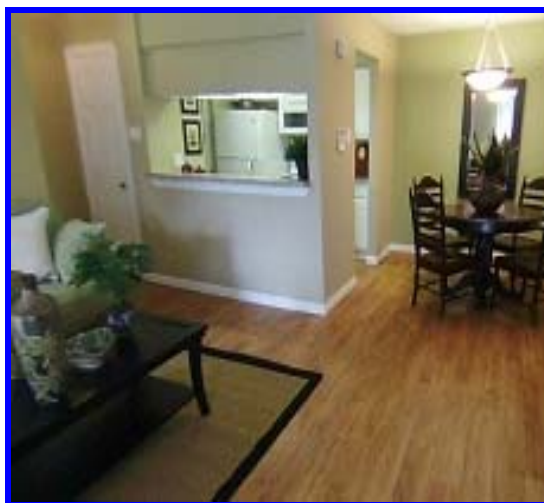

## INTERIOR RENOVATION PROGRAM

Mosaic Residential's value-add interior renovation typically includes these upgrades:

- ✓ New appliance package
- ✓ Solid slab granite or granite-look counters in both kitchen and bath
- ✓ Two-inch white window blinds
- ✓ Custom two-tone interior paint with designer accent wall colors available
- ✓ Low-flow showerheads, faucets, and toilets
- ✓ Faux wood flooring and new carpeting
- ✓ Brushed nickel lighting fixtures, ceiling fans, and plumbing hardware
- ✓ Brushed nickel cabinet and door hardware
- ✓ Six panel interior doors and raised panel kitchen and bath cabinetry

## LIVING ROOM

Pre Renovation

Post Renovation

Post Renovation

Living Room Pre Renovation

Post Renovation

KITCHEN

Pre Renovation