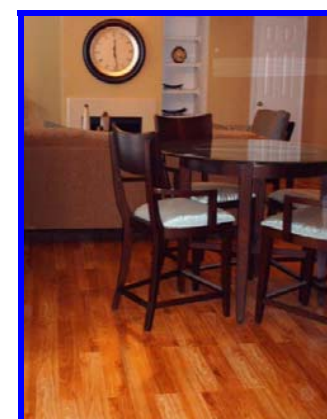

## INTERIOR RENOVATION PROGRAM

Mosaic Residential's value-add interior renovation typically includes these upgrades:

- ✓ New appliance package
- ✓ Solid slab granite or granite-look counters in both kitchen and bath
- ✓ Two-inch white window blinds
- ✓ Custom two-tone interior paint with designer accent wall colors available
- ✓ Low-flow showerheads, faucets, and toilets
- ✓ Faux wood flooring and new carpeting
- ✓ Brushed nickel lighting fixtures, ceiling fans, and plumbing hardware
- ✓ Brushed nickel cabinet and door hardware
- ✓ Six panel interior doors and raised panel kitchen and bath cabinetry

## LIVING ROOM

Pre Renovation

Post Renovation

Post Renovation

Living Room Pre Renovation

Post Renovation

KITCHEN

Pre Renovation